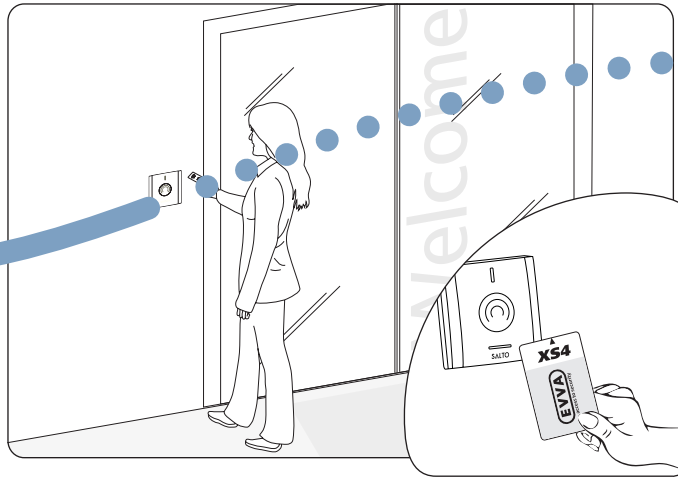

## Security and comfort - online as well as offline

**Online computer**  
simple administration of the access control

**Main entry** 7 o'clock. Access to the company

**Office door** 7:03 o'clock. Access to the office

**Main entry** 17:00 o'clock Closing time

**Meeting room** 15:00 o'clock. Meeting

**Snack distributor** 10:11 o'clock. Charging the snack

The data transfer between offline doors and the software simply happens via the ID-carrier (f.e. cards), no need of wires. At the online doors the card will be read and updated.