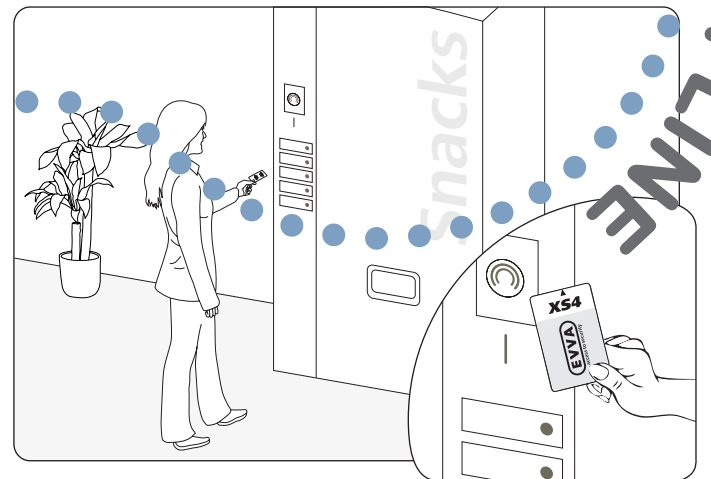

## Security and comfort - online as well as offline

**Online computer**  
simple administration of the access control

**Main entry** 7 o'clock. Access to the company

**Office door** 7:03 o'clock. Access to the office

**Main entry** 17:00 o'clock Closing time

**Meeting room** 15:00 o'clock. Meeting

**Snack distributor** 10:11 o'clock. Charging the snack

The data transfer between offline doors and the software simply happens via the ID-carrier (f.e. cards), no need of wires. At the online doors the card will be read and updated.