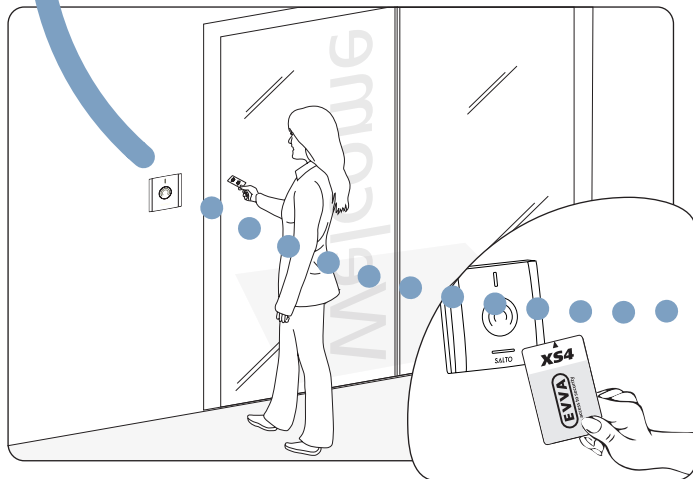

## Security and comfort - online as well as offline

**Online computer**  
simple administration of the access control

**Main entry** 7 o'clock. Access to the company

**Office door** 7:03 o'clock. Access to the office

**Main entry** 17:00 o'clock Closing time

**Meeting room** 15:00 o'clock. Meeting

**Snack distributor** 10:11 o'clock. Charging the snack

The data transfer between offline doors and the software simply happens via the ID-carrier (f.e. cards), no need of wires. At the online doors the card will be read and updated.