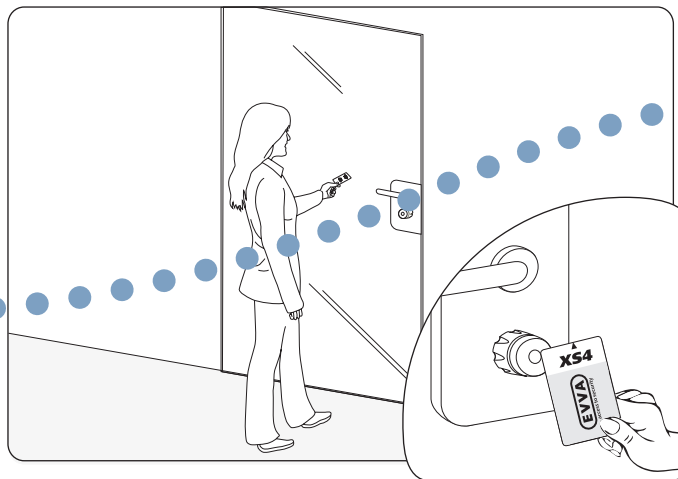

## Security and comfort - online as well as offline

**Online computer**  
simple administration of the access control

**Main entry** 7 o'clock. Access to the company

**Office door** 7:03 o'clock. Access to the office

**Main entry** 17:00 o'clock Closing time

**Meeting room** 15:00 o'clock. Meeting

**Snack distributor** 10:11 o'clock. Charging the snack

The data transfer between offline doors and the software simply happens via the ID-carrier (f.e. cards), no need of wires. At the online doors the card will be read and updated.