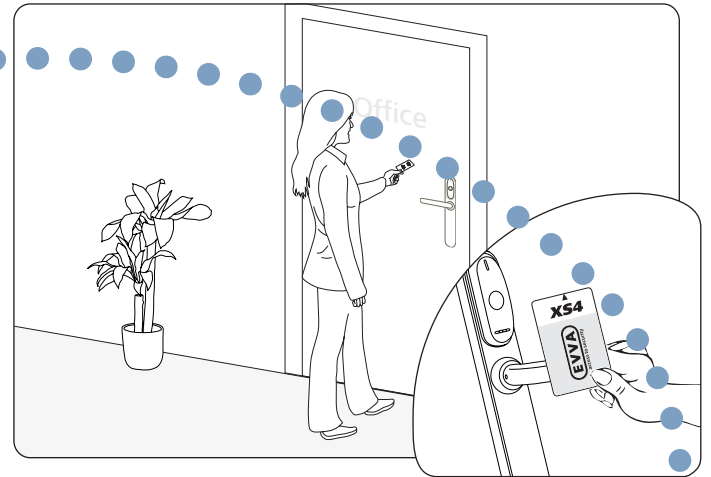

## Security and comfort - online as well as offline

**Online computer**  
simple administration of the access control

**Main entry** 7 o'clock. Access to the company

**Office door** 7:03 o'clock. Access to the office

**Main entry** 17:00 o'clock Closing time

**Meeting room** 15:00 o'clock. Meeting

**Snack distributor** 10:11 o'clock. Charging the snack

The data transfer between offline doors and the software simply happens via the ID-carrier (f.e. cards), no need of wires. At the online doors the card will be read and updated.